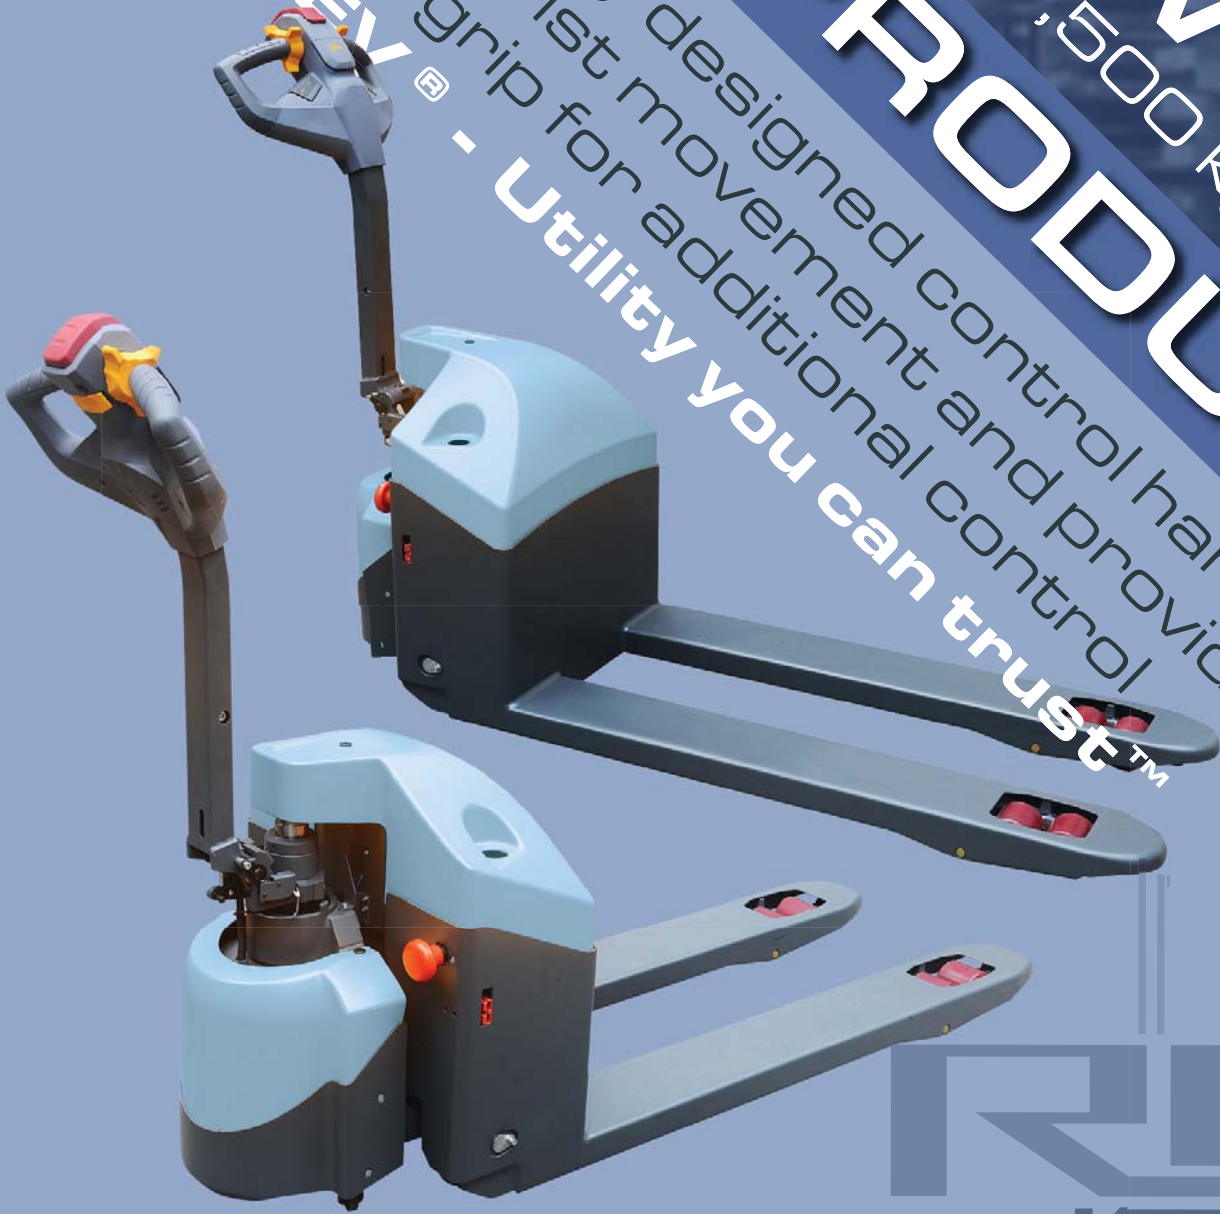

# NEW UT 15VVE

1,500 kg.

Ergonomically designed control handle  
minimises wrist movement and provides  
a solid grip for additional control

UTILEV® - Utility you can trust™